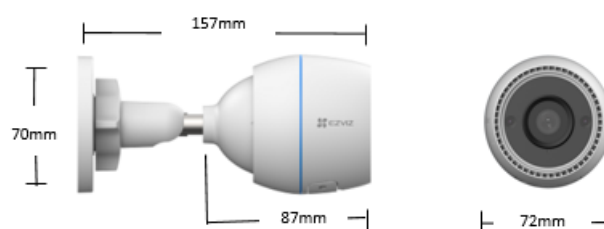

Main Features

1080P

Full HD 1080P

Human Detection

Night Vision

Micro SD slot for local storage
(Up to 512G)

Dustproof and waterproof IP67

Audio Recording

H.265

H.265 video technology

Secure Cloud Storage (Optional)*

Dimension

Specifications

Model	CS-H3c-R100-1K2WF
General	
Dimensions	72mm × 72mm × 157mm(2.83 " × 2.83 " × 5.98 ")
Package Dimensions	227mm × 100mm× 92mm(8.94 " × 3.94 " × 3.62 ")
Weight	Product: 250g(8.82oz) With Package: 447g(15.77oz)
IP Grade	IP67
Operating Conditions	-22°F to 122 °F (-30°C ~ 50°C); Humidity 95% or less (non-condensing)
Camera	
Image sensor	1/2.7" Progressive Scan CMOS
Shutter Speed	Self-adaptive shutter
Lens	4mm @ F2.0, view angle:82° (Horizontal), 98°(Diagonal) 2.8mm@2.0, view angle: 100° (Horizontal), 125°(Diagonal)
Minimum illumination	0.01 lux @(F2.0,AGC ON) ,0 Lux with IR
Lens Mount	M12
Day / Night Switch	IR-Cut filter with auto-switching
DNR	3D DNR
WDR	Digital WDR
BLC	Supports
IR Night Vision Distance	Up to 98 ft / 30 m
Video & Audio	
Max. Resolution	1080P, 1920 × 1080 pixels
Frame Rate	Max: 30fps; Self-Adaptive during network transmission
Video Compression	H.265/H.264
Video Bit Rate	Ultra-HD; HD; Standard. Adaptive bit rate.
Audio Bit Rate	Self-Adaptive
Max. Bitrate	2Mbps
Network	
Standard	IEEE802.11b, 802.11g, 802.11n
Frequency Range	2.4GHz ~ 2.4835 GHz
Channel Bandwidth	Supports 20MHz
Security	64/128-bit WEP, WPA/WPA2, WPA-PSK/WPA2-PSK
Transmission Rate	11b: 11Mbps,11g: 54Mbps,11n: 144Mbps
Wi-Fi Pairing	AP Pairing
Protocol	EZVIZ Cloud Proprietary Protocol
Interface Protocol	EZVIZ Cloud Proprietary Protocol
Wired network	RJ45 × 1 (10M/100M Adaptive Ethernet Port)
Function	
Detection	Motion Detection, AI Human-Shape Detection
Customized Alert Area	Supports
Integration	Works with Alexa, Google Assistant, IFTTT
General Function	Anti-Flicker, Dual-Stream, Heart Beat, Mirror Image, Password Protection, Watermark